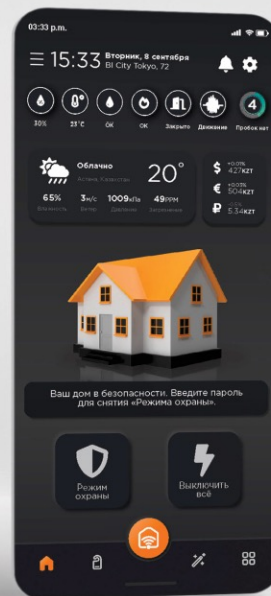

ПРИЛОЖЕНИЕ CONNECTED HOME