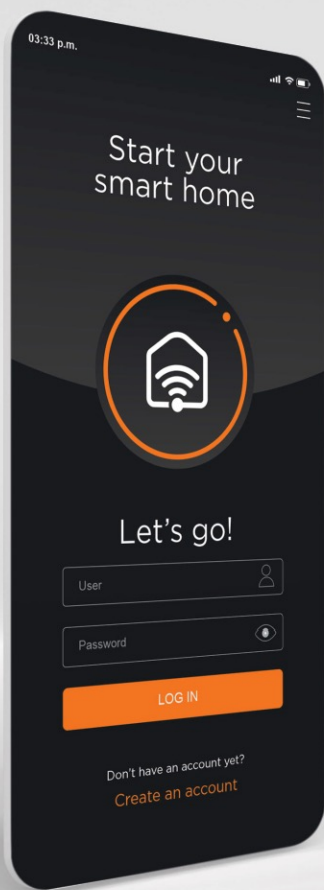

ПРИЛОЖЕНИЕ CONNECTED HOME